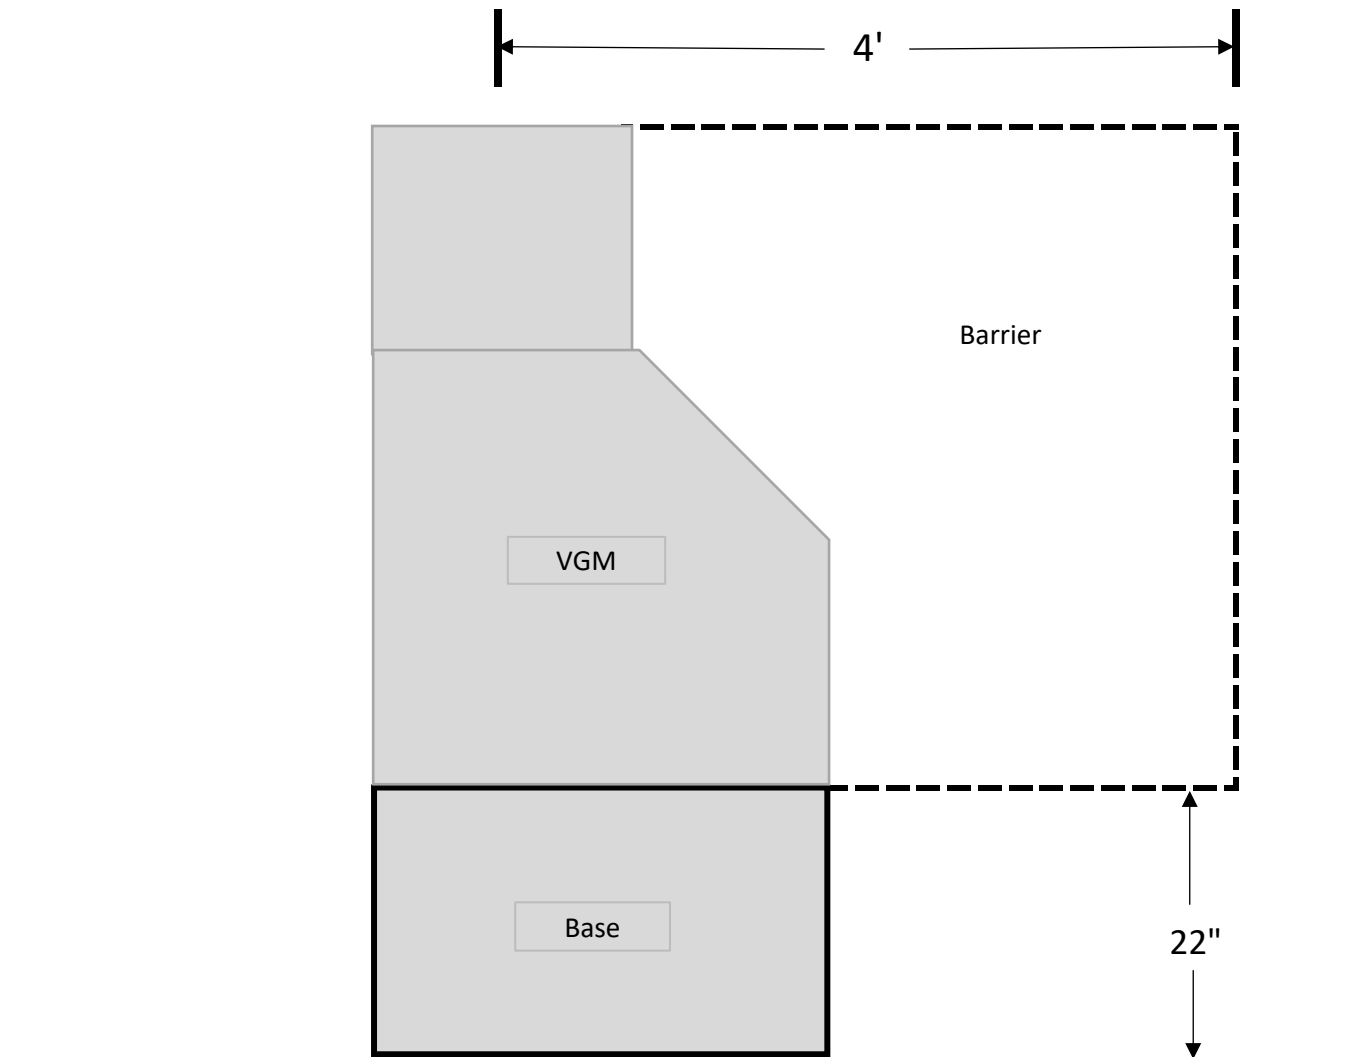

## Upright / Slant Top VGM

\* Upright VGM: Barrier starts from top of base and extends to top of the VGM cabinet

\* Slant-Top/Free Standing VGM: Barrier starts 22" from the floor and extends to top of VGM cabinet.